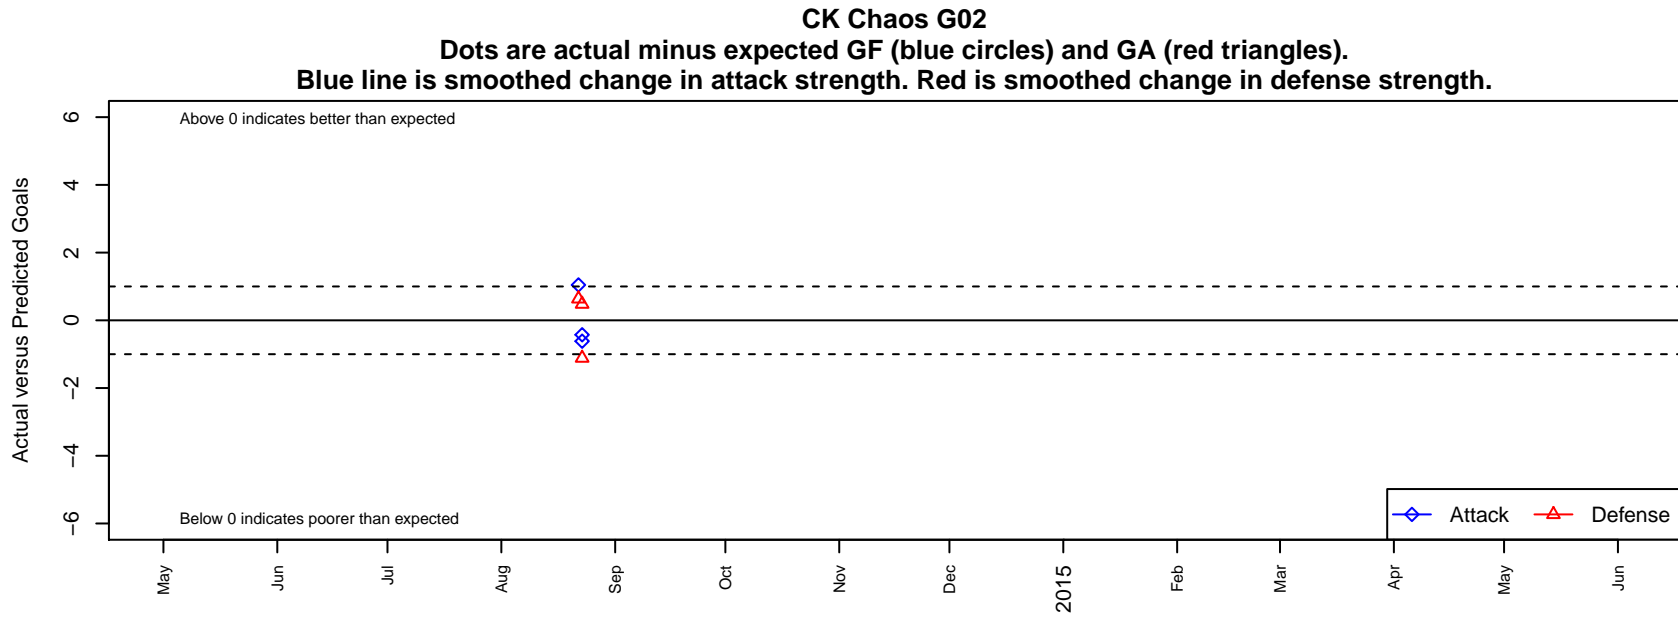

CK Chaos G02

, WA
G02 total strength=121
attack=0.18 defense=0.05

alt names used:
CK Chaos

Venues played:
2014 Island Cup GU12

date	home		away		venue	pred.home	pred.away
2014-08-23	NK Fury White G02	5	CK Chaos G02	0	2014 Island Cup GU12	5.48	0.62
2014-08-23	CK Chaos G02	0	Cascade FC G02	6	2014 Island Cup GU12	0.43	4.89
2014-08-22	CK Chaos G02	3	Neon Sparks G02	0	2014 Island Cup GU12	1.96	0.64